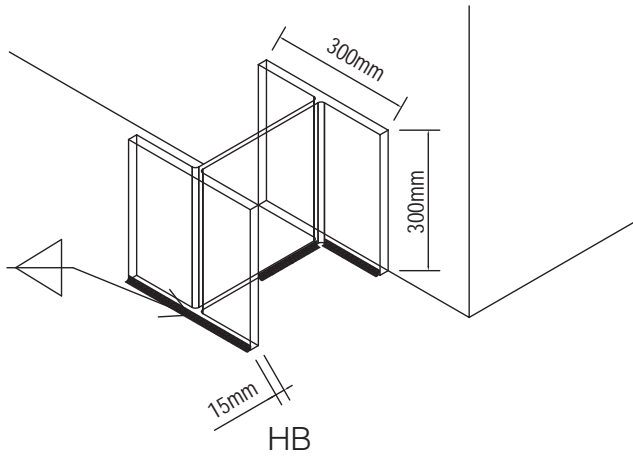

Marine Lashing For Mpp Vessel

H Beam

Specification

Material :High tensile steel

Finish :Primed

Air bags

AB(1.2mx2.4m)